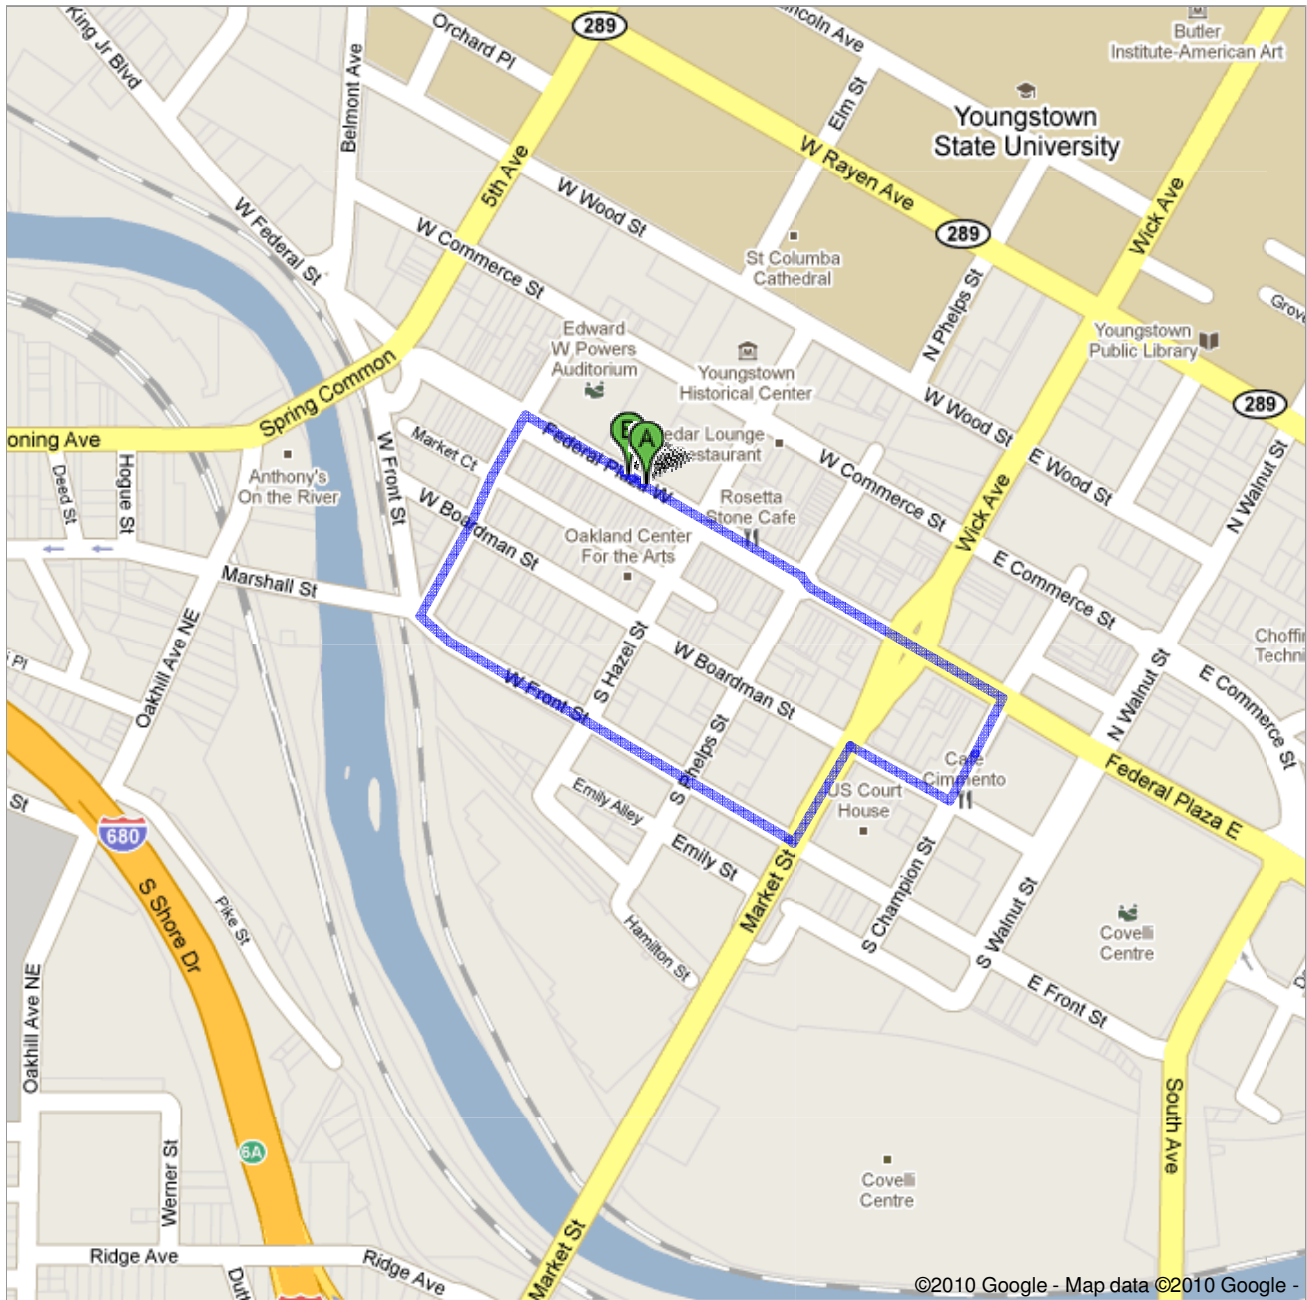

Directions to Federal Plaza W
1.0 mi – about 5 mins

Save trees. Go green!

Download Google Maps on your phone at google.com/gmm

©2010 Google - Map data ©2010 Google -

Federal Plaza W

1. Head northwest on Federal Plaza W toward N Chestnut St	go 436 ft total 436 ft
--	---------------------------

2. Take the 1st left onto S Chestnut St	go 220 ft total 0.1 mi
---	---------------------------

3. Continue onto Vindicator Square	go 0.1 mi total 0.2 mi
---	---------------------------

4. Turn left at W Front St About 1 min	go 0.3 mi total 0.5 mi
---	---------------------------

5. Take the 3rd left onto Market St	go 361 ft total 0.6 mi
---	---------------------------

6. Take the 1st right onto E Boardman St	go 367 ft total 0.6 mi
--	---------------------------

7. Take the 1st left onto S Champion St	go 367 ft total 0.7 mi
---	---------------------------

8. Take the 1st left onto Federal Plaza E Destination will be on the left About 2 mins	go 0.3 mi total 1.0 mi
--	---------------------------

Federal Plaza W

These directions are for planning purposes only. You may find that construction projects, traffic, weather, or other events may cause conditions to differ from the map results, and you should plan your route accordingly. You must obey all signs or notices regarding your route.